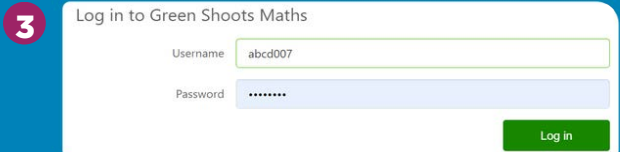

- **Maths Curriculum Online (MCO)** is available anytime anywhere with your child's MCO username & password
- Available on cell phone/tablet/laptop - Low data use
- Builds on the Maths lessons already done in class

LOGGING IN TO MCO

1 Type www.gsed.co.za into your internet browser

2 Click on the **MCO** button

3 Type in your child's username and password You can ask the school/teacher for the username and password or contact us at admin@gsed.co.za

PARENT SPACE PROVIDES EASY-TO-USE RESOURCES IN ISI-XHOSA/AFRIKAANS/ENGLISH

➤ View tips and guides on getting started and making progress with MCO

TRACK YOUR CHILD'S PROGRESS USING THE MCO LEARNER REPORT

➤ View all the **BADGES** that your child has earned/can earn

➤ Encourage them to **GO FOR GREEN (MASTERY)** with every **BRAIN QUEST**

Max. mark	%
25 / 25	100%
25 / 25	100%
20 / 20	100%
25 / 25	100%
14 / 15	93%