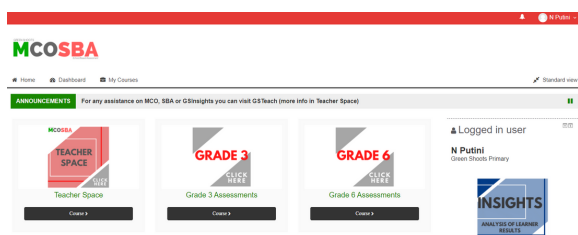

## Logging in

Please type in the website address and press the enter key

Then click on the "Black SBA" button

Type in your teacher username and password and click on "Log in"

After you have logged in, the "Home Page" will open