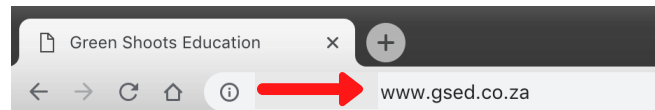

## Logging in

Please type in the website address and press the enter key

Then click on the "Black SBA" button

Type in your teacher username and password and click on "Log in"

After you have logged in, the "Home Page" will open