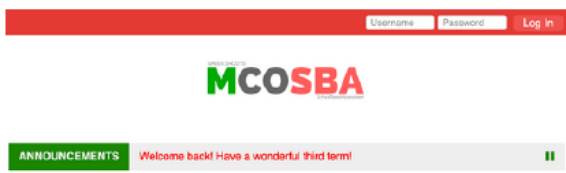

## Logging in

Please type in the website address and press the enter key

Then click on the "Black SBA" button

Type in your teacher username and password and click on "Log in"

After you have logged in, the "Home Page" will open