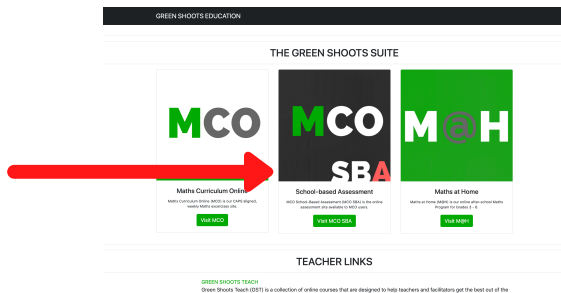

# ACCESSING THE DAILY SBA PASSWORD

The Green Shoots website address is  
[www.gsed.co.za](http://www.gsed.co.za)

## Logging in

Please type in the website address and press the enter key

Then click on the "Black SBA" button

Type in your teacher username and password and click on "Log in"

After you have logged in, the "Home Page" will open