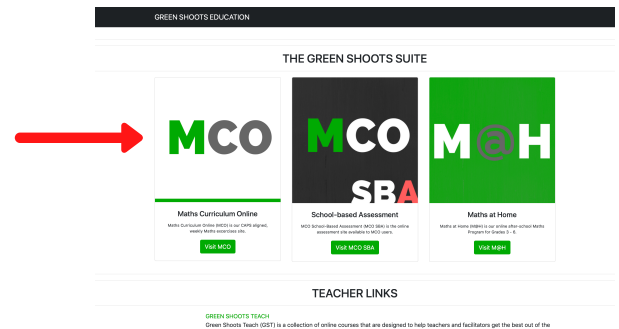

LOGGING IN TO MCO

The Green Shoots website address is
www.gsed.co.za

Please type in the website address and press the enter key

Then click on the "White MCO" button

Maths Curriculum Online
Green Shoots

Log in to Green Shoots Maths